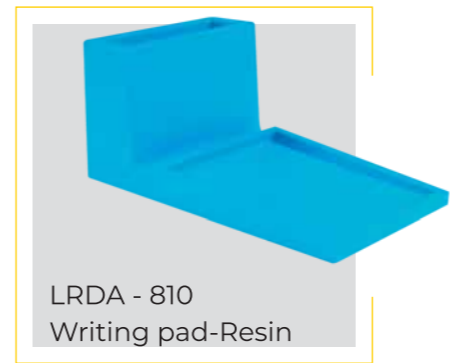

Desktop Accessories