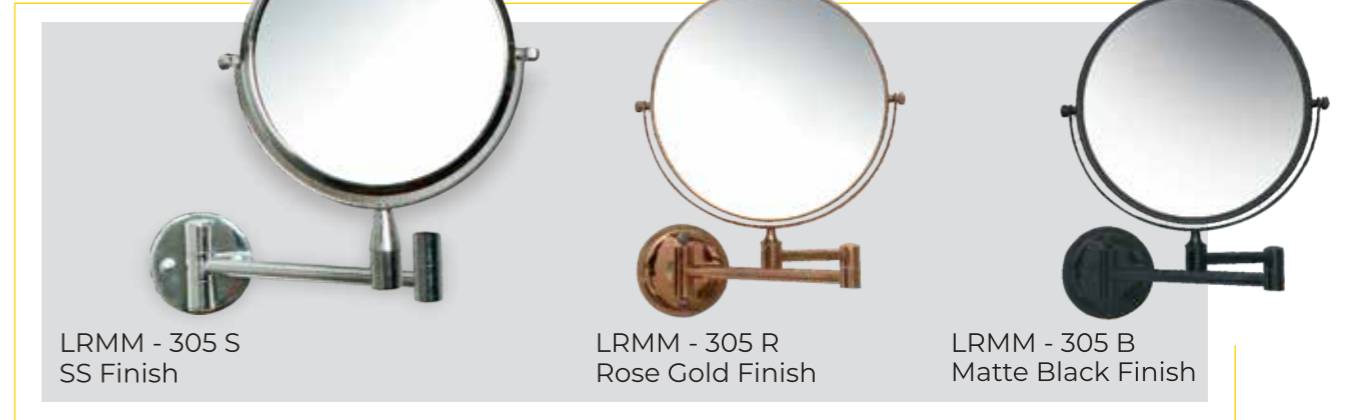

Magnifying Mirror

SERENITY