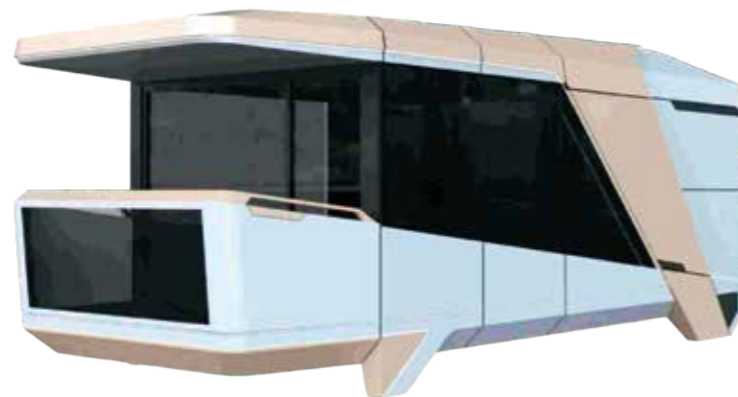

LRDO- 2001	L4200*W3300*H2300mm
	L5000*W3800*H2650mm

LRDO - 2002

LEDO- 2002	D3300*H2500mm
	W3800*H2650mm

Space Pod

*“ EXPERIENCE THE GREAT OUTDOORS ”*

LRDO - 2003

Model No.	Dimensions
LRDO- 2003	L11500*W3300*H3400mm
LRDO- 2004	L8800*W3300*H3400mm