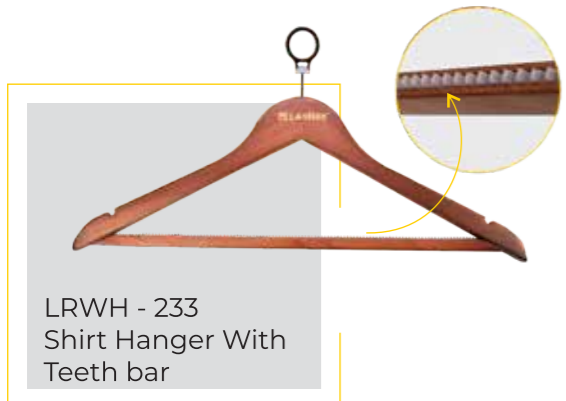

LRWH - 228
Shawl Hanger

LRWH - 233
Shirt Hanger With
Teeth bar