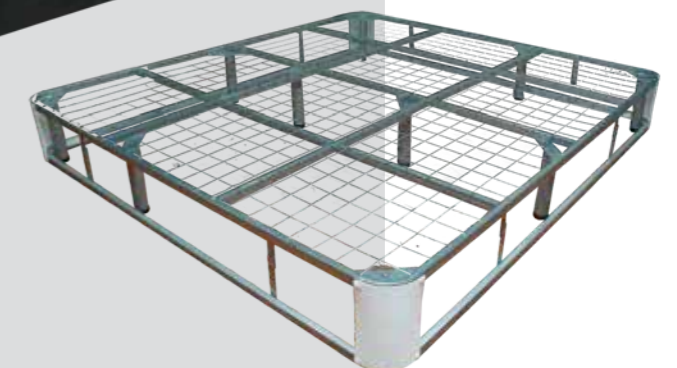

# Mattress & Bed Base

LRMR - 251  
Bonnell Spring (8"/10"/12")

LRMR - 252  
Bonnell Spring-Euro Top(8"/10")

LRMR - 253  
Pocket Spring(8"/10"/12")

LRMR - 254  
Pocket Spring-Euro Top(8"/10")

LRMR - 258  
Bed Base with Cover(1800/1500 x 2000mm)