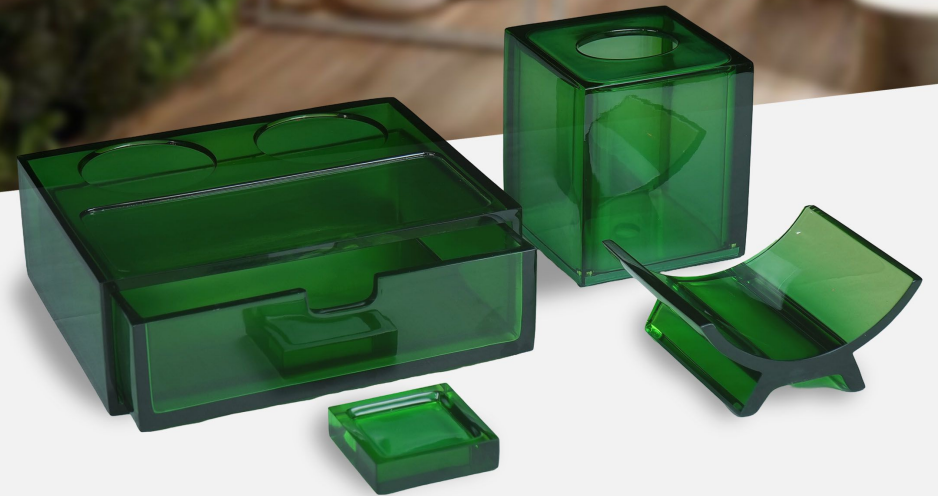

Remote Holder
11*9*6cm

Notepad Holder
17.5*14*1.5cm

Tissue Box
22*10.5*6cm

Tray
35*25*2cm

EMERALD SERIES

LRAT - 6521

Soap Dish
13.6*9.3*2.9cm

Amenity Box
21.8*14.4*3.3cm

Toothbrush Holder
10.1*5.9*10.1cm

Soap Dispenser
11*5.1*11cm

Towel Tray
23*15*2cm

Lotion Bottle
7.3*18.7cm

Tray
34*24.5*3cm

Shoe Box
32*26*7cm

Tissue Box
14.1*14.1*15.1cm

HONEY COMB COLLECTION II