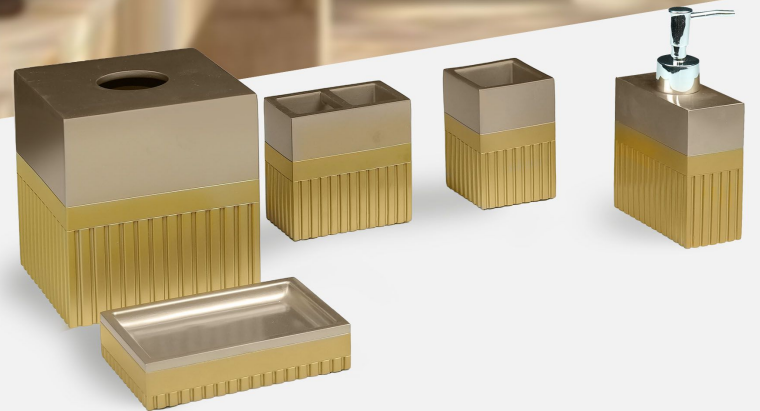

Tissue Box
7.8*7.8*11.3cm

Towel Tray
14*14*15.2cm

HONEY COMB COLLECTION I

LRAT - 6522

Soap Dish
11*7.9*3.1cm

Tumbler
7*7*10.2cm

Soap Dish
8.5*1.8cm

Amenity Box
22*25*11.5cm

Toothbrush Holder
10.1*5.9*10.1cm

Soap Dispenser
11*5.1*11cm

Towel Tray
23*15*2cm

Lotion Bottle
7.3*18.7cm

Tray
34*24.5*3cm

Shoe Box
32*26*7cm

Tissue Box
14.1*14.1*15.1cm

HONEY COMB COLLECTION II