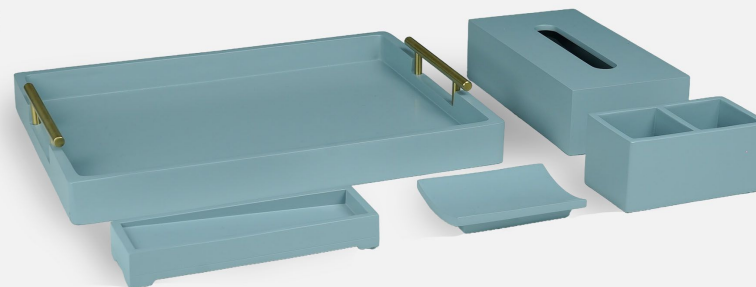

Soap Dish
12*8.5*2cm

Tea Bag Box
14*7.5*6cm

Tray
40*30*4cm

Tissue Box
13.5*13.5*15cm

Remote Holder
20.5*6.5*3cm

Rectangle
Tissue Box
24*12.5*6.5cm

Remote Holder
20*12*10.5cm

Tea Bag Box
9*9*8cm

Tray
40*30*4cm

Bottle Holder
8*18*22cm

Towel Tray
13.5*16.3*15cm

Dustbin
25*15*25cm

SAPPHIRE COLLECTION II

LRAT - 6511

SAPPHIRE COLLECTION III

LRAT - 6512

Soap Dish
8.5*8.5*1.5cm

Tray
36*26*4cm

Remote Holder
16*7*10.5cm

Amenity Box
36*26*4cm

HIMALAYAN COLLECTION

LRAT - 6513

Towel Tray
24.5*15.5*3cm

Rectangle
Tissue Box
25*13*6cm