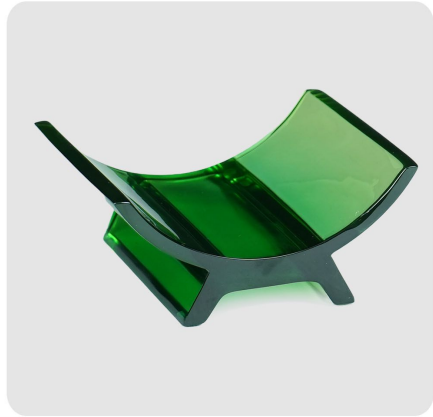

Towel Tray
14*14*15.2cm