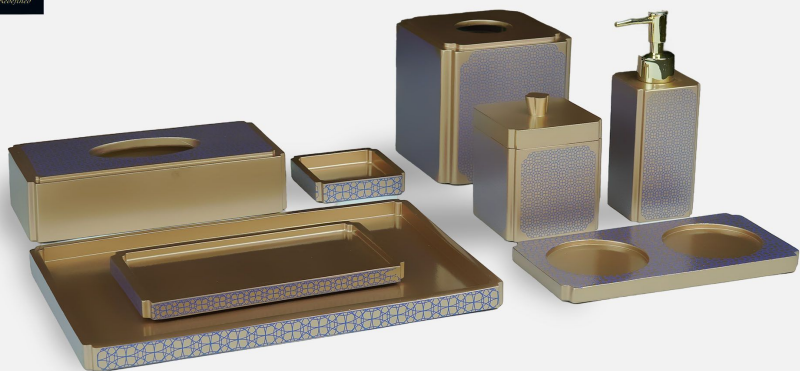

Toothbrush Holder
10.1*5.9*10.1cm

Soap Dispenser
11*5.1*11cm

Towel Tray
23*15*2cm

Lotion Bottle
7.3*18.7cm

Tray
34*24.5*3cm

Shoe Box
32*26*7cm

Tissue Box
14.1*14.1*15.1cm

HONEY COMB COLLECTION II

LRAT - 6523

HONEY COMB COLLECTION III

LRAT - 6524

Tea Bag Box
9*9*2cm

Tray
34*22*2cm

Towel Tray
22*12*1.5cm

Coaster
22.5*11.8*1.5cm

Soap Dispenser
7*7*19.5cm