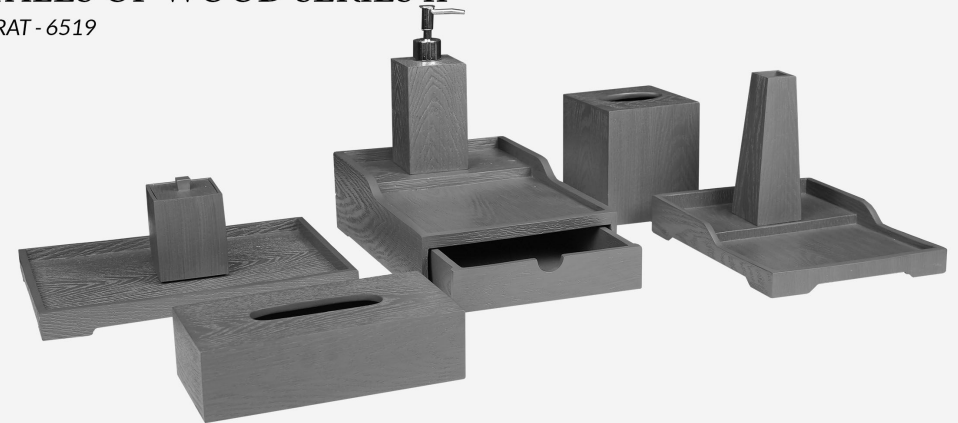

Tissue Box
24.5*21.5*10cm

Vase
5*5*17.8cm

Soap Dispenser
7.3*7.3*18.5cm

Rectangle
Tissue Box
24*12*7cm

TALES OF WOOD SERIES II

LRAT - 6519

TALES OF WOOD SERIES III

LRAT - 6520